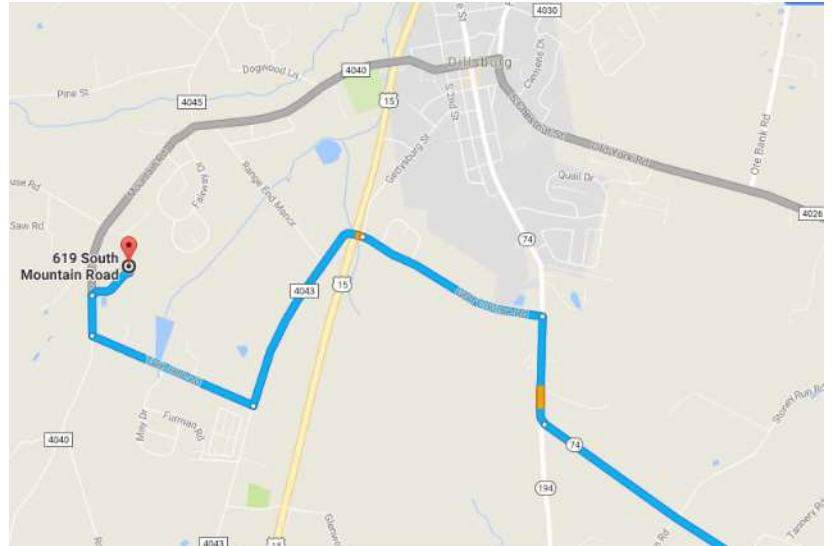

AUG 2017

NEWSLETTER

Next Meeting Date: August 24th

Special Location: Moorish Fretwork

617 South Mountain Road

Dillsburg, PA 17019

Time: 7:00 PM

PRESIDENT'S MESSAGE

Take a look at page 2 for some examples as well as directions to the location.

THIS MONTH

Moorish Fretwork - Dillsburg

Take Route 74 north from Dover. As you pass Northern High School (before entering Dillsburg), turn left on Golf Course road. Continue on Range End road and turn right on Twin Hills road. Turn right on South Mountain road. Location is 2 tenths of a mile on the right.