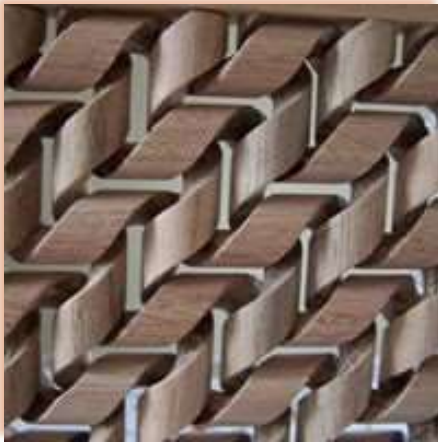

THIS MONTH

Moorish Fretwork - Dillsburg

Take Route 74 north from Dover. As you pass Northern High School (before entering Dillsburg), turn left on Golf Course road. Continue on Range End road and turn right on Twin Hills road. Turn right on South Mountain road. Location is 2 tenths of a mile on the right.